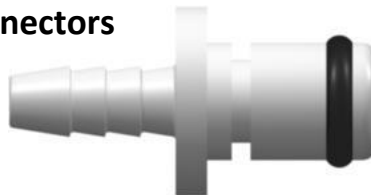


Cuff

Hose

Group A: Luer connectors

*Possible users

Unetix
Older Parks
Newman

Group B: Quarter-Turn connectors

Parks newer systems

Group C: Open flow connectors

Vasoflo
Summit

Group D: Bayonet connectors

Vasculab

* Systems that may use this connector
